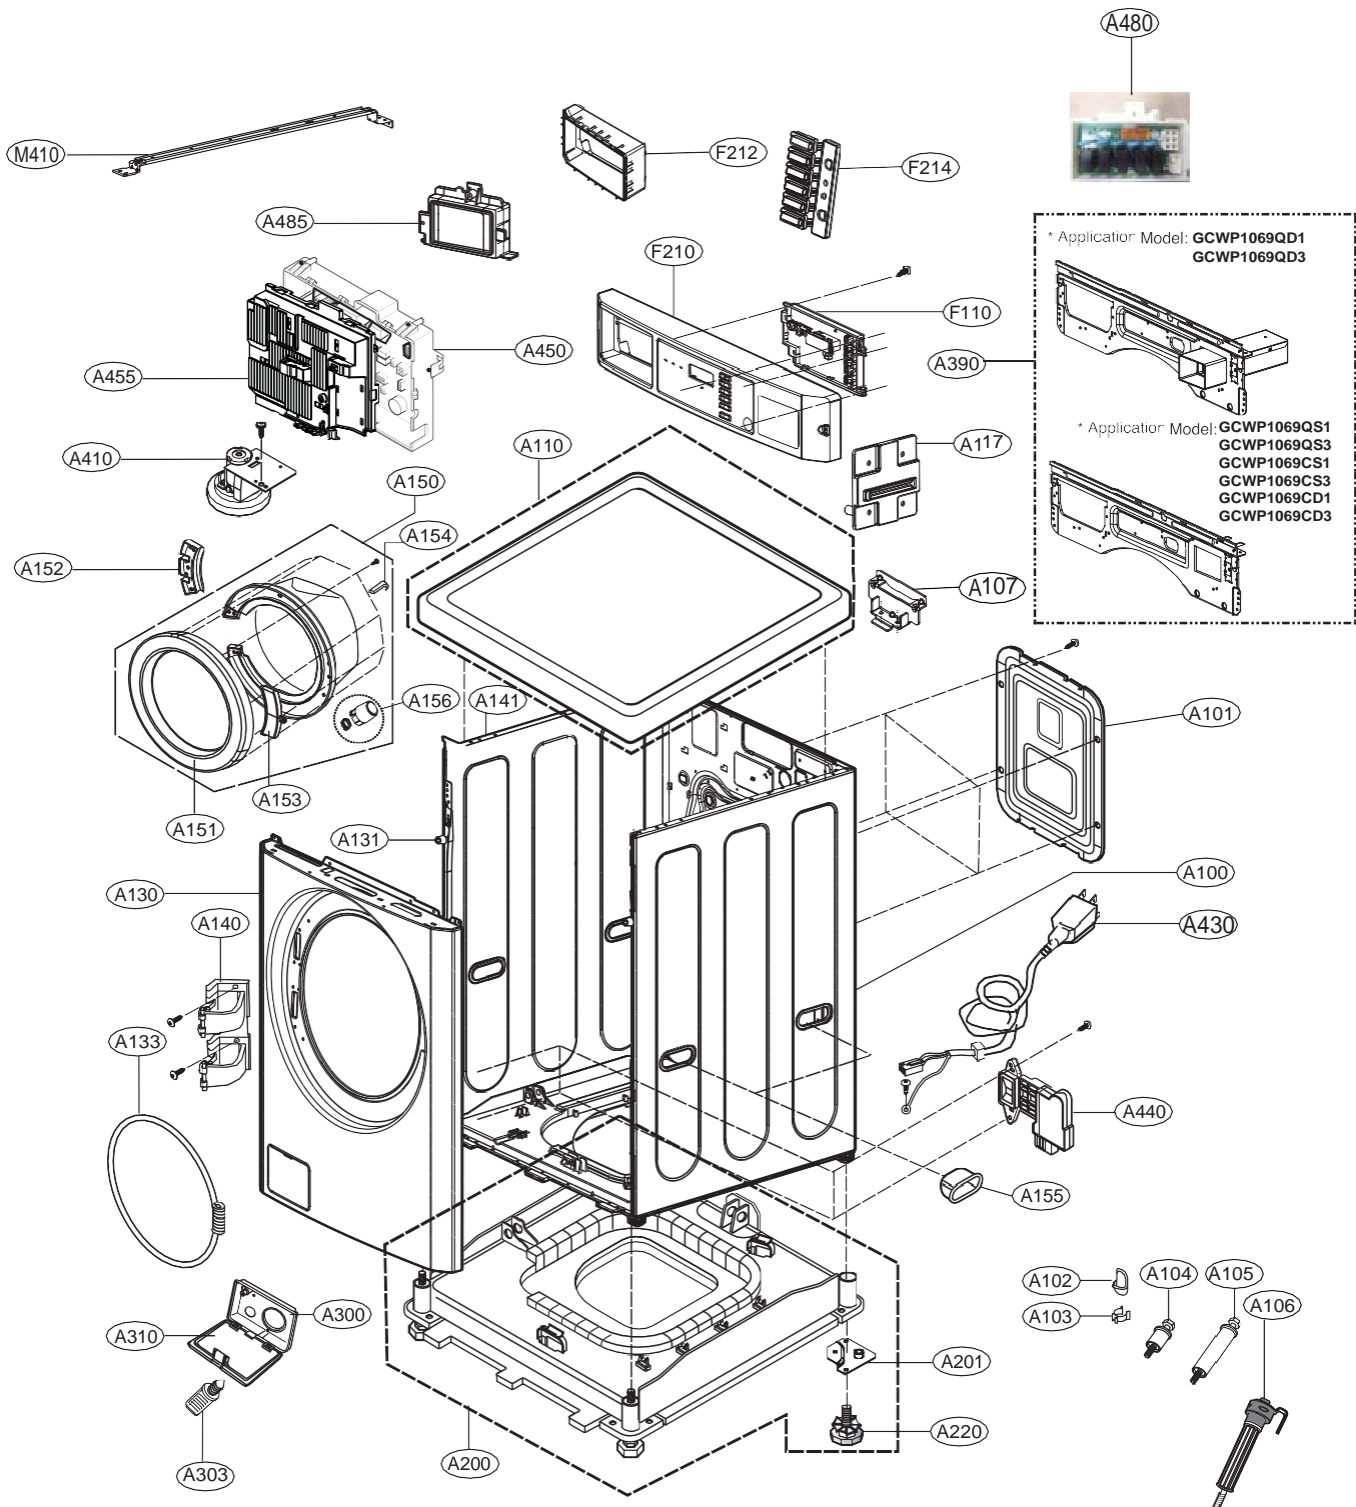

Parts List: Washer Exploded View

Giant-C Pro **GCWF1069*****