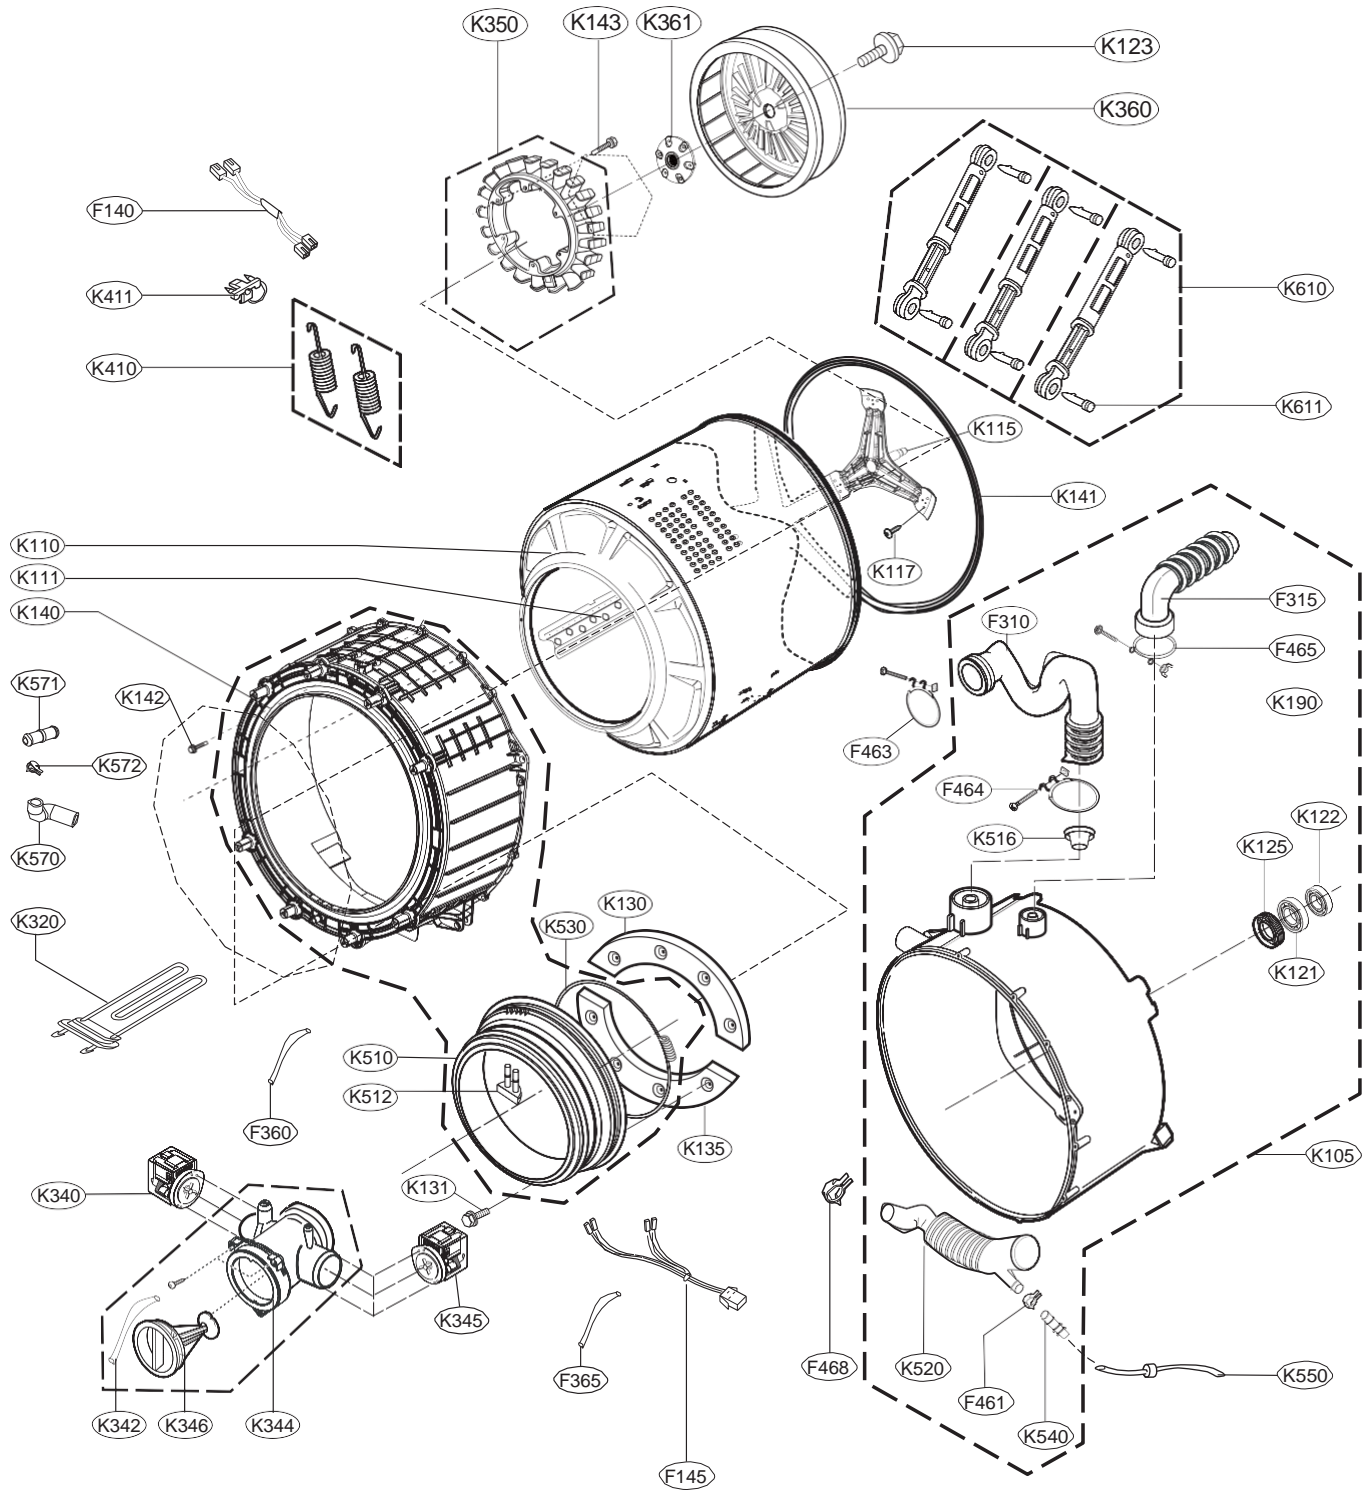

Parts List: Washer Exploded View

Giant-C Plus **GCWP1069*****