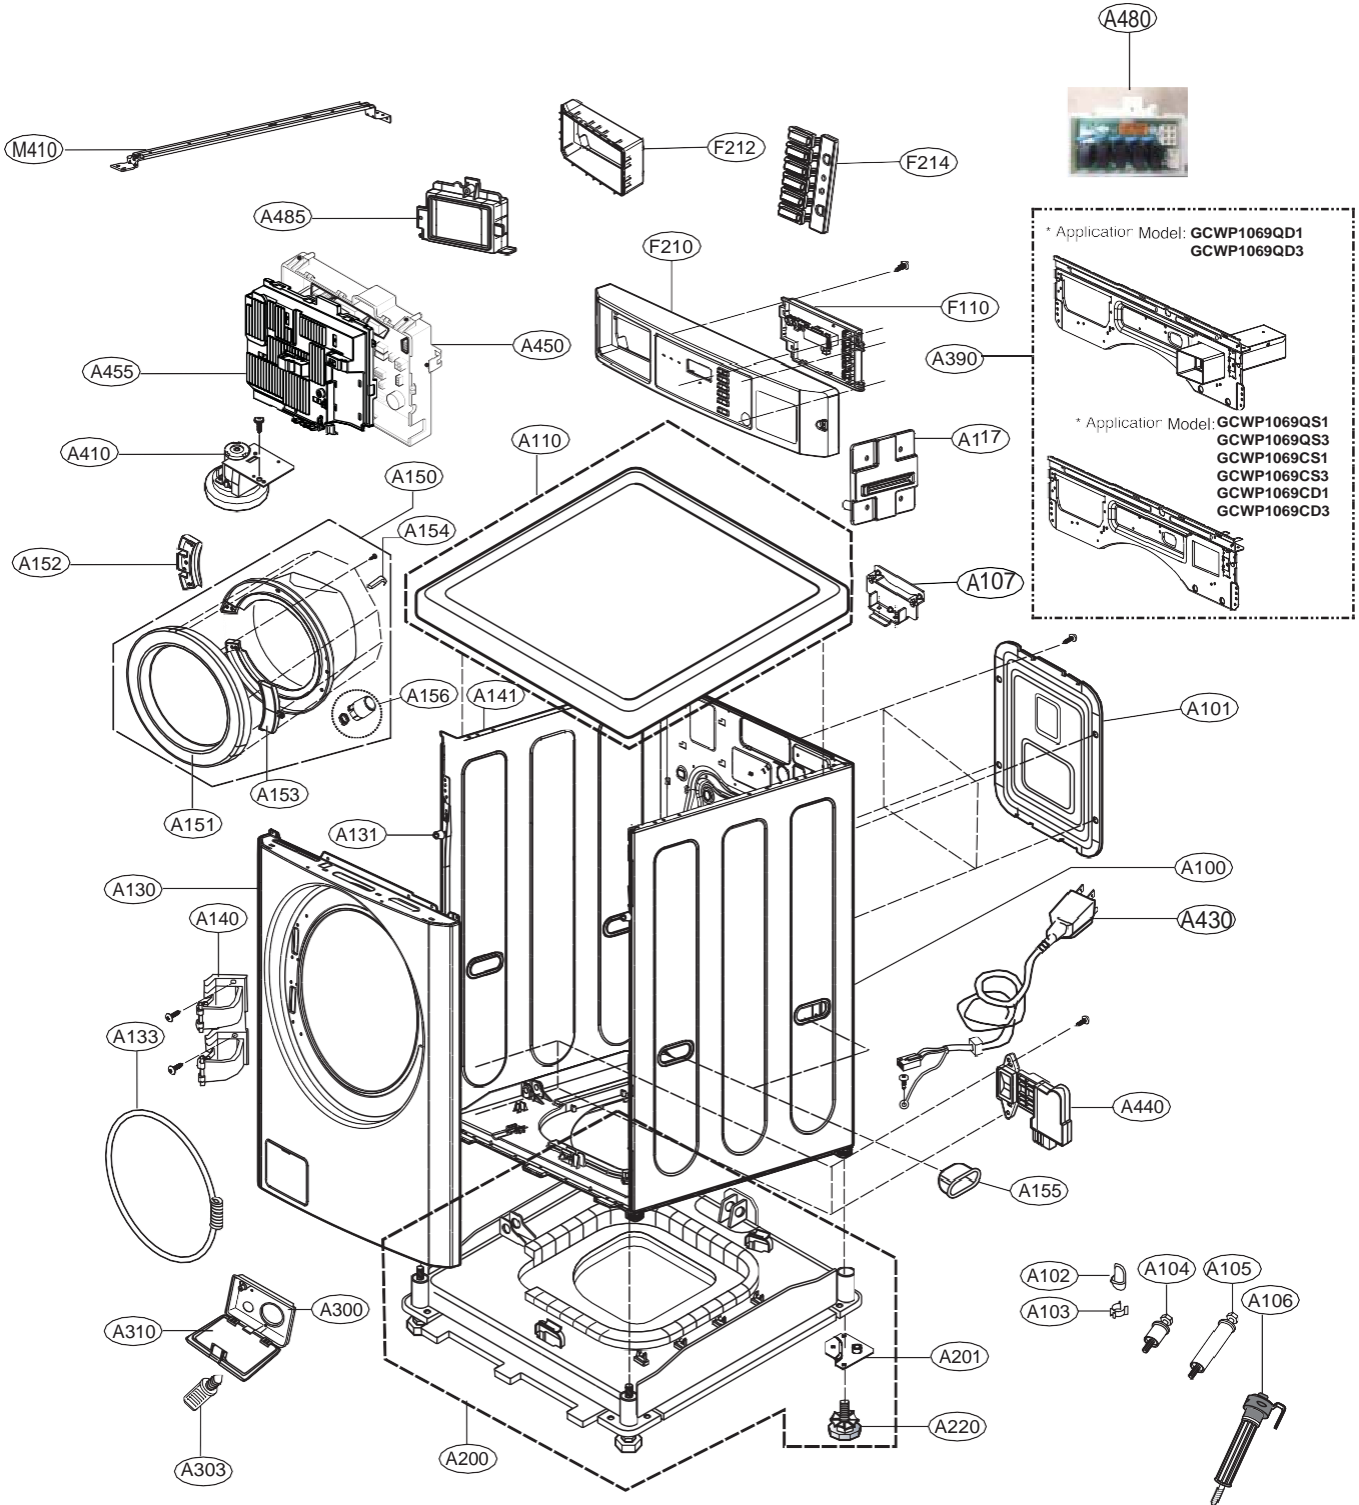

Parts List: Washer Exploded View

Giant-C Plus **GCWP1069*****